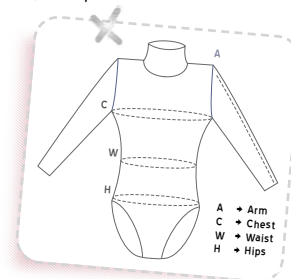

Sizes

The following sizes are a guideline for all Sweatshirts, Fleeeces, Polo Shirts, Tee Shirts, Jackets, Rugby Shirts, Drill Tops and Hoodies.

Childs: Age 3-4 (24" chest)
Age 5-6 (26" chest)
Age 7-8 (28" chest)
Age 9-10 (30" chest)
Age 11-12 (32" chest)

Adults: XS (34" chest)
S (36" chest)
M (38/40" chest)
L (42" chest)
XL (44" chest)
XXL (46" chest)