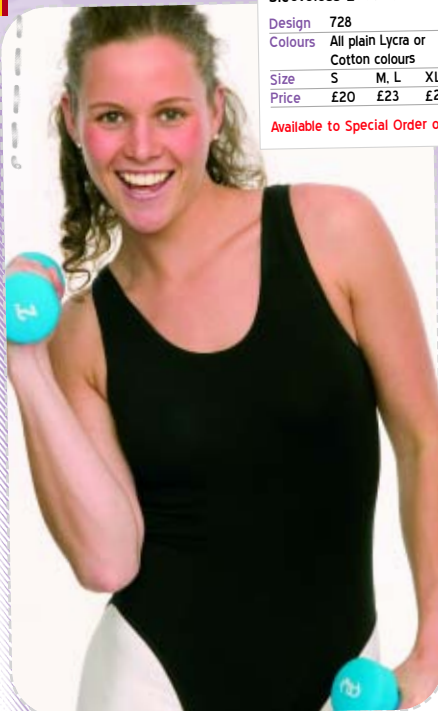

Sleeveless Leotard

Design	728		
Colours	All plain Lycra or Cotton colours		
Size	S	M. L	XL
Price	£20	£23	£24

Available to Special Order only