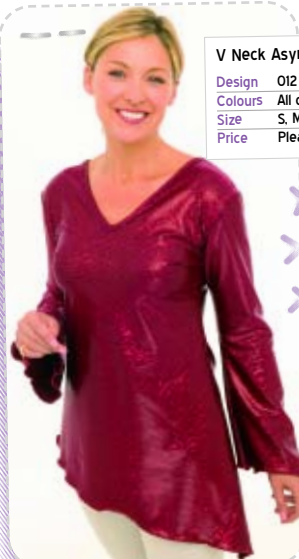

V Neck Asymmetric Top

Design	012
Colours	All colours available
Size	S, M, L, XL
Price	Please enquire