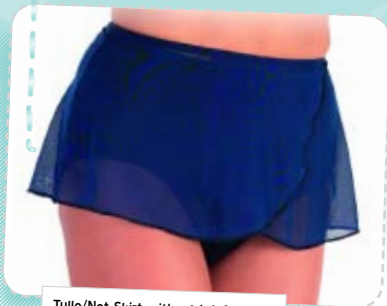

Tulle/Net Skirt without briefs

Design	8570
Colour	All plain Tulle/Net colours
Size	XXS, XS, S M, L
Price	£12 £14