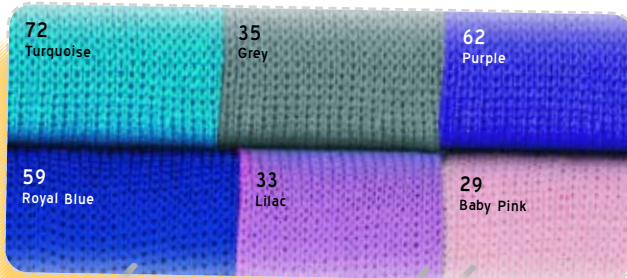

**Design** 120  
**Colour** 32  
**Size** XXS, XS, S M, L, XL  
**Price** £17 £20

72  
Turquoise

35  
Grey

62  
Purple

59  
Royal Blue

33  
Lilac

29  
Baby Pink

**ORDER HOTLINE**