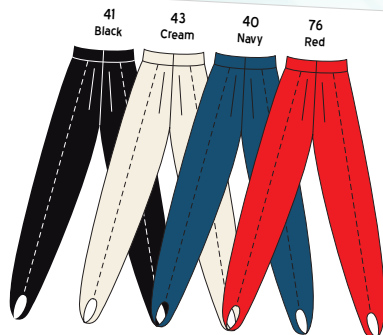

Men's Gymnastic Trousers

Men's Silkskin Gymnastic Trousers

Design	744
Colour	As illustrated
Size	XXS, XS, S M, L, XL
Price	£28.50 £34.50

Also available to **Special Order** in all silkskin colours - No minimum!