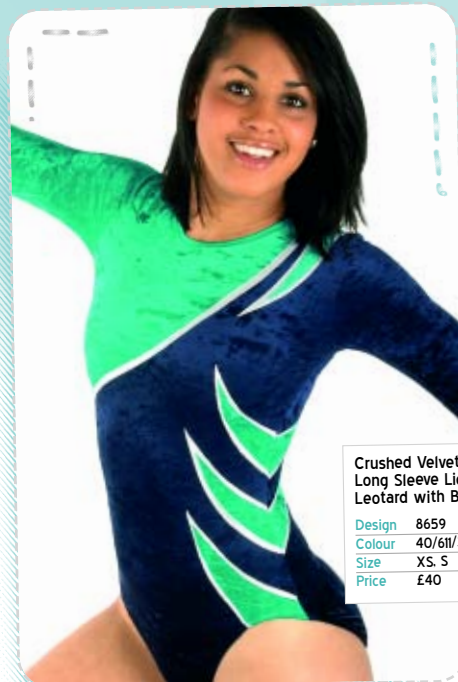

**SIZES XXS to L**  
Leotard Sizes XXS & L are available to Special Order only (unless otherwise stated)

Smooth Velvet/Glitz Sleeveless Lightning Leotard with scoop back

Design 8659S  
Colour 40/611/A139  
Size XS S M  
Price £38 £43