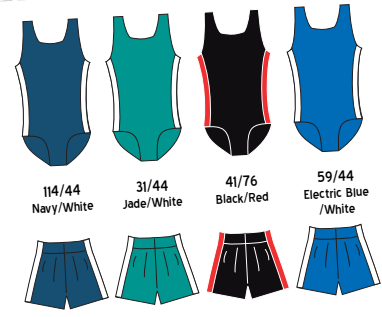

31 Jade Green    41 Black    59 Electric Blue

Men's Velvet Leotard

Design	7416
Colour	31, 41 & 59
Size	XS, S    M, L, XL
Price	£19    £22

41 Black    76 Red    40 Dark Navy

Men's Plain Silkskin Leotard

Design	708
Colour	41, 76 & 40
Size	XXS, XS, S    M, L, XL
Price	£17    £19