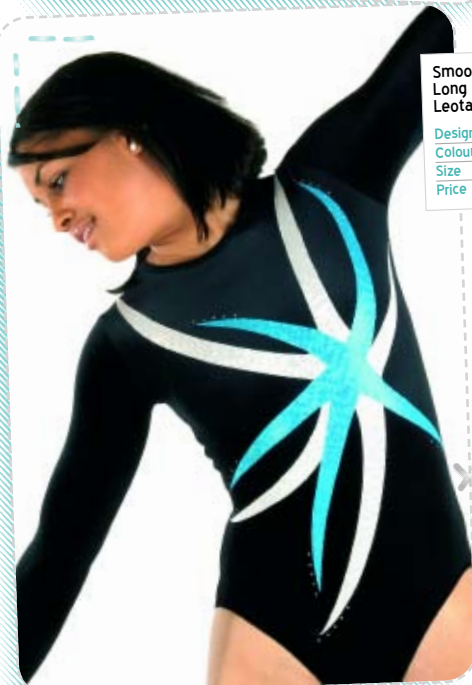

Smooth Velvet/Glitz Long Sleeve Satellite Leotard with Back Detail

Design	7701
Colour	41/164/156
Size	XS S M
Price	£47 £55