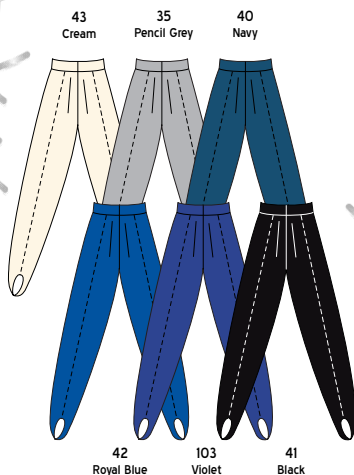

Men's Crepe Nylon Trousers

Design	774
Colour	As illustrated
Size	XXS, XS, S M, L, XL
Price	£21 £26