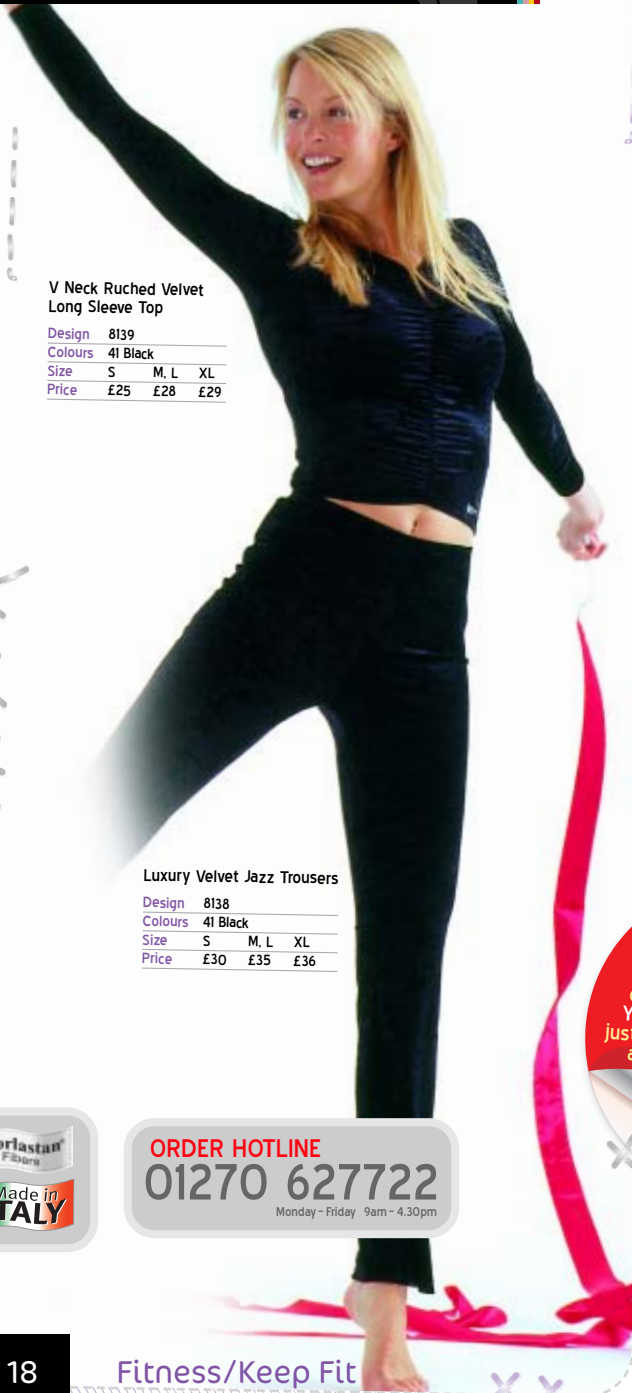

Luxury Black Velvet

V Neck Ruched Velvet Long Sleeve Top

Design	8139		
Colours	41 Black		
Size	S	M, L	XL
Price	£25	£28	£29

Luxury Velvet Jazz Trousers

Design	8138		
Colours	41 Black		
Size	S	M, L	XL
Price	£30	£35	£36

Made in ITALY

ORDER HOTLINE

01270 627722

Monday - Friday 9am - 4.30pm