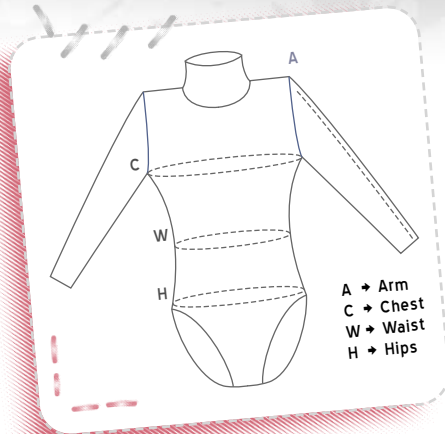

Size Chart

If you are in doubt about your Carita House size please state as much information about your measurements as possible i.e. waist, bust, height, inside leg, and we will do our best to size you correctly to our garments.

FEMALE

Sizes for Silkskin/Cotton/Velvet/Supplex Items		XXS	XS	S	M	L	XL						
Chest	inches	24 - 26	26 - 28	30 - 32	34 - 36	38 - 40	42 - 44						
	cm	61 - 66	66 - 71	76 - 81	86 - 91	97 - 102	107 - 112						
Waist	inches	23 - 25	25 - 27	23 - 27	25 - 26	28 - 30	32 - 34						
	cm	58 - 64	64 - 69	58 - 69	64 - 66	71 - 76	81 - 86						
Hips	inches	26 - 29	29 - 31	32 - 34	36 - 38	40 - 42	44 - 46						
	cm	66 - 74	74 - 79	81 - 87	91 - 97	102 - 106	107 - 112						
Height	ft. inches	3' 5" - 3' 10"	4' 2" - 4' 7"	5' 0" - 5' 4"	5' 6" - 5' 8"	5' 10" - 6' 0"	6' 0"*						
	cm	104 - 116	128 - 140	152 - 164	168 - 173	178 - 183	185+						
Sizes for Girls' Crepe Items		26	28	30	32	34	36	38	40	42	44	46	48
Chest	inches	24/25	25/26	26/27	27/28	30	32	34	36	38	40	42	44
	cm	61/63	63/66	66/69	69/71	76	81	86	91	97	102	107	112
Waist	inches	23/24	24/25	25/26	26/27	23	27	25	26	28	30	32	34
	cm	58/61	61/64	64/66	66/69	58	69	64	66	71	76	81	86
Hips	inches	26/28	29	29/30	30/31	32	33/34	36	38	40	42	44	46
	cm	66/71	74	74/76	76/79	81	84/87	91	97	102	106	107	112
Height	ft. inches	3' 5"	3' 10"	4' 2"	4' 7"	5' 0"	5' 4"	5' 6"	5' 8"	5' 10"	6' 0"	6' 0"*	6' 0"*
	cm	104	116	128	140	152	164	168	173	178	183	185+	185+

MALE

Sizes for Stock Silkskin/Velvet Items		XXS	XS	S	M	L	XL						
Chest	inches	24 - 26	26 - 28	30 - 32	34 - 36	38 - 40	42 - 44						
	cm	61 - 66	66 - 71	76 - 81	86 - 91	97 - 102	107 - 112						
Waist	inches	20 - 22	22 - 24	25 - 28	28 - 31	32 - 34	34 - 35						
	cm	51 - 56	56 - 61	63 - 71	71 - 79	81 - 86	86 - 89						
Height	ft. inches	3' 5" - 3' 10"	4' 2" - 4' 7"	5' 0" - 5' 4"	5' 6" - 5' 8"	5' 10" - 6' 0"	6' 2" - 6' 4"						
	cm	104 - 116	128 - 140	152 - 164	168 - 173	178 - 183	188 - 193						
Sizes for Special Order Crepe Items		10	9	8	7	6	5	4	3	2	1	0	0.0.
Chest	inches	24/25	25/26	26/27	27/28	30	32	34	36	38	40	42	44
	cm	61/63	63/66	66/69	69/71	76	81	86	91	97	102	107	112
Waist	inches	20/21	21/22	22/23	23/24	25/26	27/28	28/29	29/31	32/33	34	34	35
	cm	51/53	53/56	56/58	58/61	63/66	69/71	71/74	74/79	81/84	86	86	89
Height	ft. inches	3' 5"	3' 10"	4' 2"	4' 7"	5' 0"	5' 4"	5' 6"	5' 8"	5' 10"	6' 0"	6' 2"	6' 4"
	cm	104	116	128	140	152	164	168	173	178	183	188	193

ORDER HOTLINE

01270 627722

Monday - Friday 9am - 4.30pm