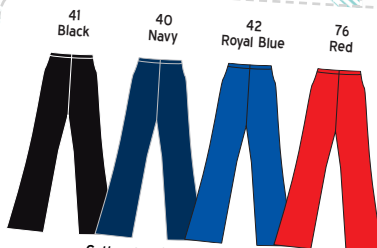

Cotton Jazz/Rock Pants

Design	8540
Colour	As illustrated
Size	XS, S M, L XL
Price	£24 £28 £29