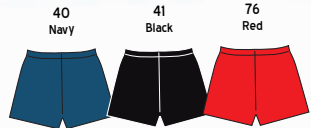

Men's Silkskin Gym Shorts

Design	719
Colour	As illustrated
Size	XXS, XS, S M, L, XL
Price	£14.50 £17