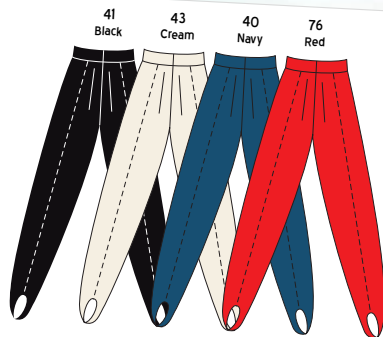

**ORDER HOTLINE**  
**01270 627722**  
 Monday - Friday 9am - 4.30pm

**SPECIAL ORDERS**  
 All gymnastic leotards available in your own club, team or school colours. Delivery 6-8 weeks.

Men's Crepe Nylon Shorts

Design 769  
 Colour As illustrated  
 Size XXS, XS, S M, L, XL

Men's Silkskin Gym Shorts

Design 719  
 Colour As illustrated  
 Size XXS, XS, S M, L, XL

Men's Heavy Stretch Crepe Nylon Shorts

Design 317  
 Colour As illustrated  
 Size XXS, XS, S M, L, XL

Men's Velvet Gym Shorts

Design 749  
 Colour 40 Navy  
 Size XS, S M, L, XL

# Men's Gymnastic Trousers

Men's Silkskin Gymnastic Trousers

Design	744
Colour	As illustrated
Size	XXS, XS, S M, L, XL

Also available to **Special Order** in all silkskin colours

Men's Trampoline Trousers.  
BTF Approved