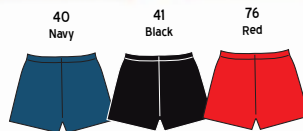

# Men's Leotards

31 Jade Green    41 Black    59 Electric Blue

**Men's Velvet Leotard**  
 Design 7416  
 Colour 31, 41 & 59  
 Size XS, S M, L, XL

41 Black    76 Red    40 Dark Navy

**Men's Plain Silkskin Leotard**  
 Design 708  
 Colour 41, 76 & 40  
 Size XXS, XS, S M, L, XL

114/44 Navy/White    31/44 Jade/White    41/76 Black/Red    59/44 Electric Blue/White

**Men's Silkskin Leotard with side stripe**  
 Design 704  
 Colour As illustrated  
 Size XXS, XS, S M, L, XL

**Men's Silkskin Shorts with side stripe**  
 Design 718  
 Colour As illustrated  
 Size XXS, XS, S M, L, XL

**ORDER HOTLINE**  
**01270 627722**  
 Monday - Friday 9am - 4.30pm

**SPECIAL ORDERS**  
 All gymnastic leotards available in your own club, team or school colours. Delivery 6-8 weeks.

Men's Crepe Nylon Shorts

Design 769  
 Colour As illustrated  
 Size XXS, XS, S M, L, XL

Men's Silkskin Gym Shorts

Design 719  
 Colour As illustrated  
 Size XXS, XS, S M, L, XL

Men's Heavy Stretch Crepe Nylon Shorts

Design 317  
 Colour As illustrated  
 Size XXS, XS, S M, L, XL