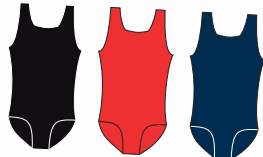

Design 8517  
 Colour All velvet and Printed velvet colours  
 Size XXS, XS, S M, L, XL

Men's Silkskin Leotard with neck and arm trim

Design 706  
 Colour All silkskin colours  
 Size XXS, XS, S M, L, XL

Men's Silkskin Leotard with printed side panel

Design 8523  
 Colour All silkskin and printed silkskin colours  
 Size XXS, XS, S M, L, XL

# Men's Leotards

31 Jade Green    41 Black    59 Electric Blue

**Men's Velvet Leotard**  
 Design 7416  
 Colour 31, 41 & 59  
 Size XS, S M, L, XL

41 Black    76 Red    40 Dark Navy

**Men's Plain Silkskin Leotard**  
 Design 708  
 Colour 41, 76 & 40  
 Size XXS, XS, S M, L, XL

114/44 Navy/White    31/44 Jade/White    41/76 Black/Red    59/44 Electric Blue/White

**Men's Silkskin Leotard with side stripe**  
 Design 704  
 Colour As illustrated  
 Size XXS, XS, S M, L, XL

**Men's Silkskin Shorts with side stripe**  
 Design 718  
 Colour As illustrated  
 Size XXS, XS, S M, L, XL