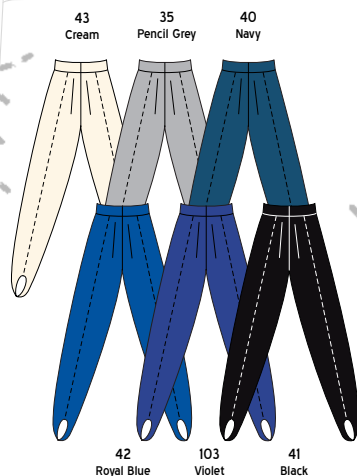

Men's Velvet Gym Shorts

Design 749  
 Colour 40 Navy  
 Size XS, S M, L, XL

# Men's Gymnastic Trousers

Men's Silkskin Gymnastic Trousers

Design	744
Colour	As illustrated
Size	XXS, XS, S M, L, XL

Also available to **Special Order** in all silkskin colours

Men's Trampoline Trousers.  
BTF Approved

Design	319
Colour	44 White
Size	XXS, XS, S M, L, XL

Men's Crepe Nylon Trousers

Design	774
Colour	As illustrated
Size	XXS, XS, S M, L, XL

Men's Trampoline Trousers →  
BTF Approved

Design	319
Colour	41 Black
Size	XXS, XS, S M, L, XL