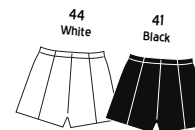

# Men's Leotards

31 Jade Green    41 Black    59 Electric Blue

**Men's Velvet Leotard**  
 Design 7416  
 Colour 31, 41 & 59  
 Size XS, S M, L, XL

41 Black    76 Red    40 Dark Navy

**Men's Plain Silkskin Leotard**  
 Design 708  
 Colour 41, 76 & 40  
 Size XXS, XS, S M, L, XL

114/44 Navy/White    31/44 Jade/White    41/76 Black/Red    59/44 Electric Blue/White

**Men's Silkskin Leotard with side stripe**  
 Design 704  
 Colour As illustrated  
 Size XXS, XS, S M, L, XL

**Men's Silkskin Shorts with side stripe**  
 Design 718  
 Colour As illustrated  
 Size XXS, XS, S M, L, XL

**ORDER HOTLINE**  
**01270 627722**  
 Monday - Friday 9am - 4.30pm

**SPECIAL ORDERS**  
 All gymnastic leotards available in your own club, team or school colours. Delivery 6-8 weeks.

Men's Crepe Nylon Shorts

Design 769  
 Colour As illustrated  
 Size XXS, XS, S M, L, XL

Men's Silkskin Gym Shorts

Design 719  
 Colour As illustrated  
 Size XXS, XS, S M, L, XL

Men's Heavy Stretch Crepe Nylon Shorts

Design 317  
 Colour As illustrated  
 Size XXS, XS, S M, L, XL