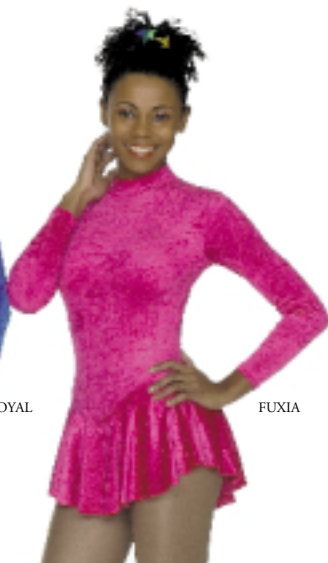

**Art. 6221**  
 BODY SKATING  
 VELVET + LYCRA  
 80% PA - 20% LYCRA  
 Tg. XXS - XXL

**Art. 6223**  
 BODY SKATING VELVET  
 80% PA - 20% LYCRA  
 Tg. XXS - XXL

**Art. 6225**  
 BODY SKATING VELVET  
 80% PA - 20% LYCRA  
 Tg. XXS - XXL

**Art. 6226**  
 BODY SKATING  
 VELVET + LAMINATO  
 80% PA - 20% LYCRA  
 Tg. XXS - XXL

**Art. 6224**  
 BODY SKATING VELVET  
 80% PA - 20% LYCRA  
 Tg. XXS - XXL

**Express**

NERO

ROYAL

FUXIA

**Art. 6227**  
BODY SKATING VELVET  
80% PA - 20% LYCRA  
Tg. XXS - XXL