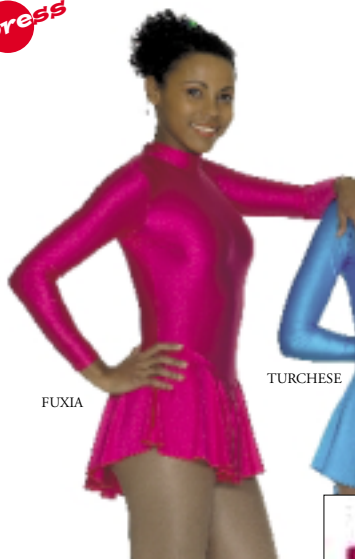

Express

NERO

ROYAL

FUXIA

Art. 6227
BODY SKATING VELVET
80% PA - 20% LYCRA
Tg. XXS - XXL

Express

FUXIA

TURCHESI

NAVY

Art. 6228
BODY SKATING LYCRA
80% PA - 20% LYCRA
Tg. XXS - XXL