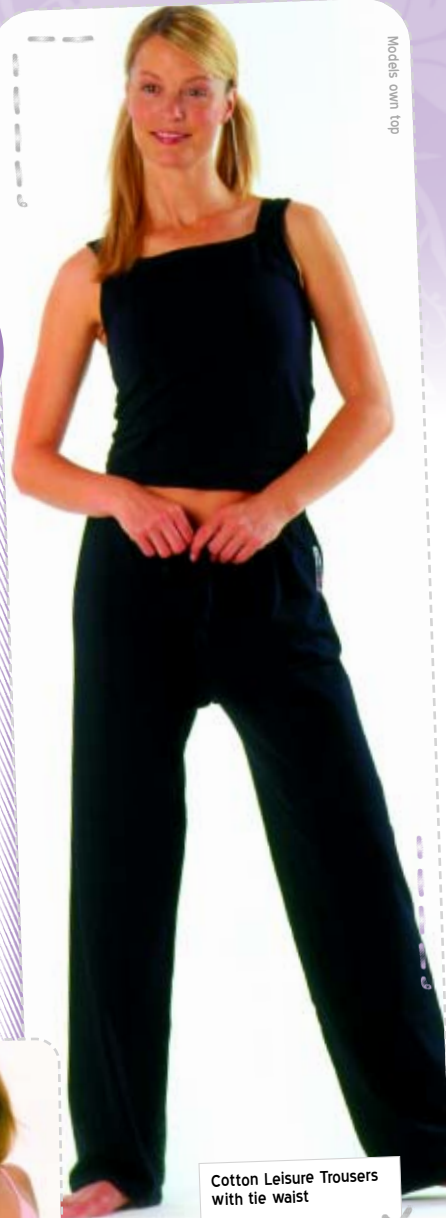

Cotton Jazz/Rock Pants

Cotton Leisure Trousers with tie waist

Design	9340
Colours	41 Black
Size	S M, L XL
Price	£25 £30 £31