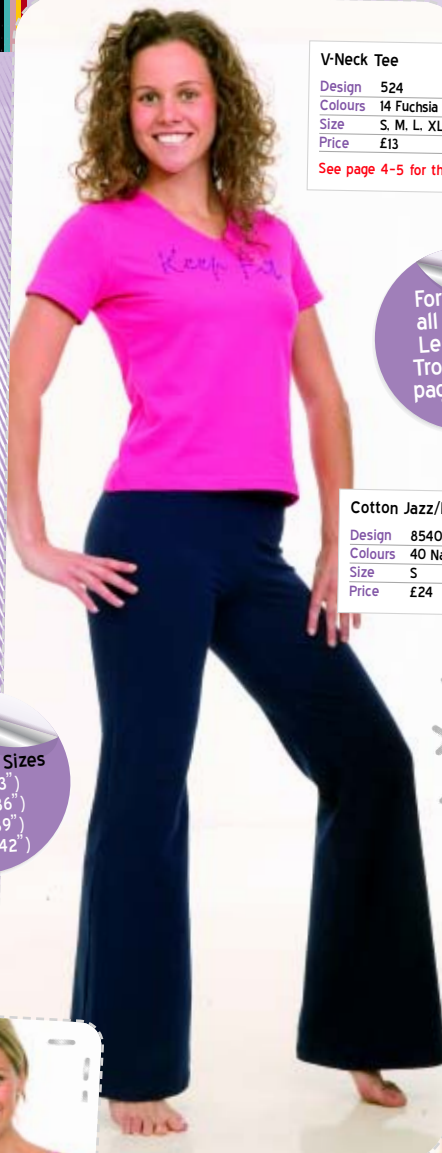

Design	531
Colours	72 Turquoise
Size	S, M, L, XL
Price	£12

Design	450
Colours	41 Black
Size	S M, L XL
Price	£28 £33 £34

Design 531 Sizes

S	(31-33")
M	(34-36")
L	(37-39")
XL	(40-42")

Design	531
Colours	14 Fuchsia
Size	S, M, L, XL
Price	£12

V-Neck Tee

Design	524
Colours	14 Fuchsia
Size	S, M, L, XL, XXL
Price	£13

See page 4-5 for this item!

For all available Leggings & Trousers see pages 22-23

Cotton Jazz/Rock Pants

Design	8540
Colours	40 Navy
Size	S M, L XL
Price	£24 £28 £29

Design	531
Colours	29 Pale Pink
Size	S, M, L, XL
Price	£12