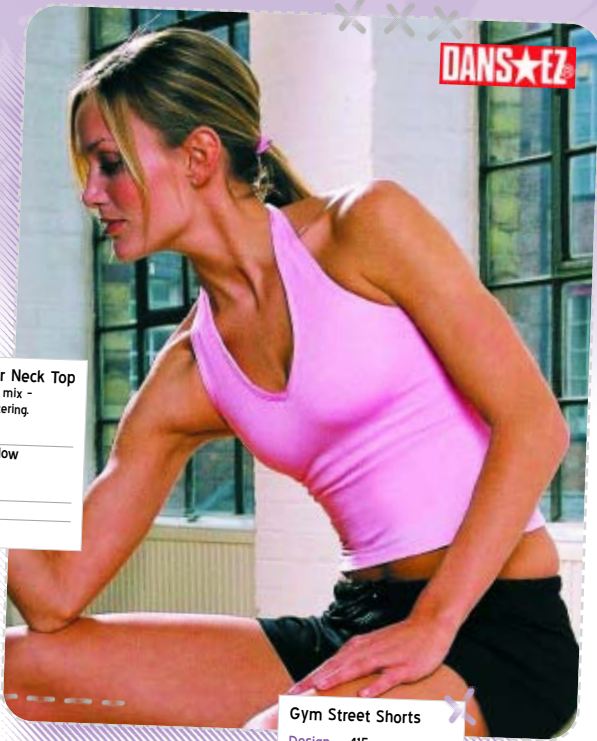

Design	303
Colours	82 - Bubblegum 41 - Black 44 - White
Size	S, M, L
Price	£30

DANS☆EZ®

Secret Support Halter Neck Top
A natural Cotton/Poly/Lycra mix - this top is versatile and flattering.

Design	204
Colours	29 - Marshmallow 41 - Black 44 - White
Size	S, M, L
Price	£23.50

Gym Street Shorts

Design	415
Colour	41 Black
Size	S, M, L
Price	£22.50

Design 204

DANS☆EZ®