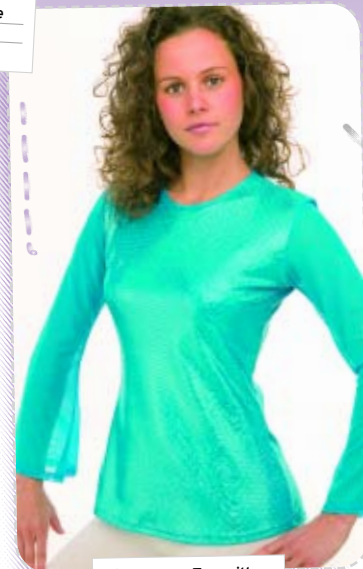

Glamorous Top with loose sleeves

Design	7119
Colours	All Silkskin / Glitz colours available
Size	XS, S, M, L, XL
Price	Please enquire

All the tops on this page are available to **Special Order** in any of the colours from the inside back cover colour chart and any Glitz/Patterned materials shown in the catalogue

There is NO MINIMUM order!

Delivery approx 6-8 weeks.