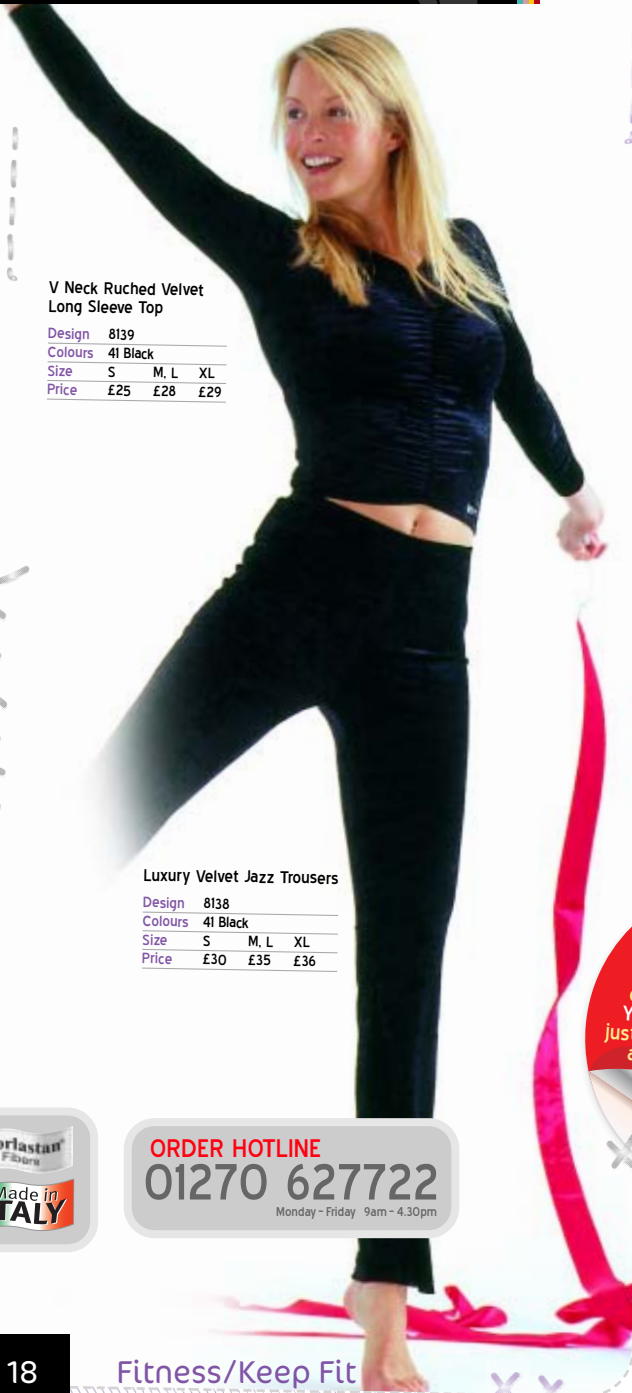

Design	7401
Colours	A0134
Size	S M L XL
Price	£33 £38 £39

Printed Velvet Cap Sleeve Leotard

Design	7401
Colours	31924
Size	S M L XL
Price	£33 £38 £39

For all
Leggings
see pages
22-23

Luxury Black Velvet

V Neck Ruched Velvet
Long Sleeve Top