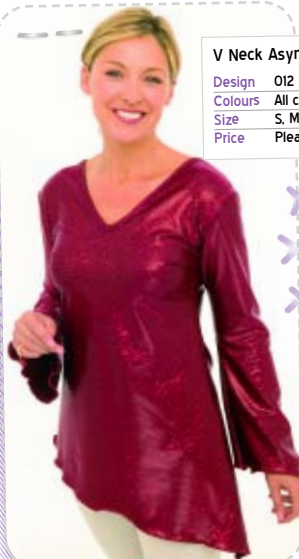

V Neck Asymmetric Top

Design	012
Colours	All colours available
Size	S, M, L, XL
Price	Please enquire